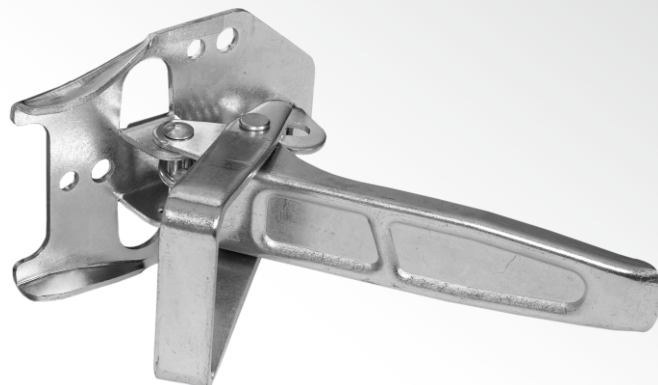

MARCH

2023

Compensating lock

SET {

Kat. No.

Weight

leaver 5ZP1

0,391 kg

handle 5ZP2

0,195 kg

STEEL

up to 50 sets - 3,20 €/set
up to 100 sets - 3,00 €/set
above 100 sets - 2,78 €/set